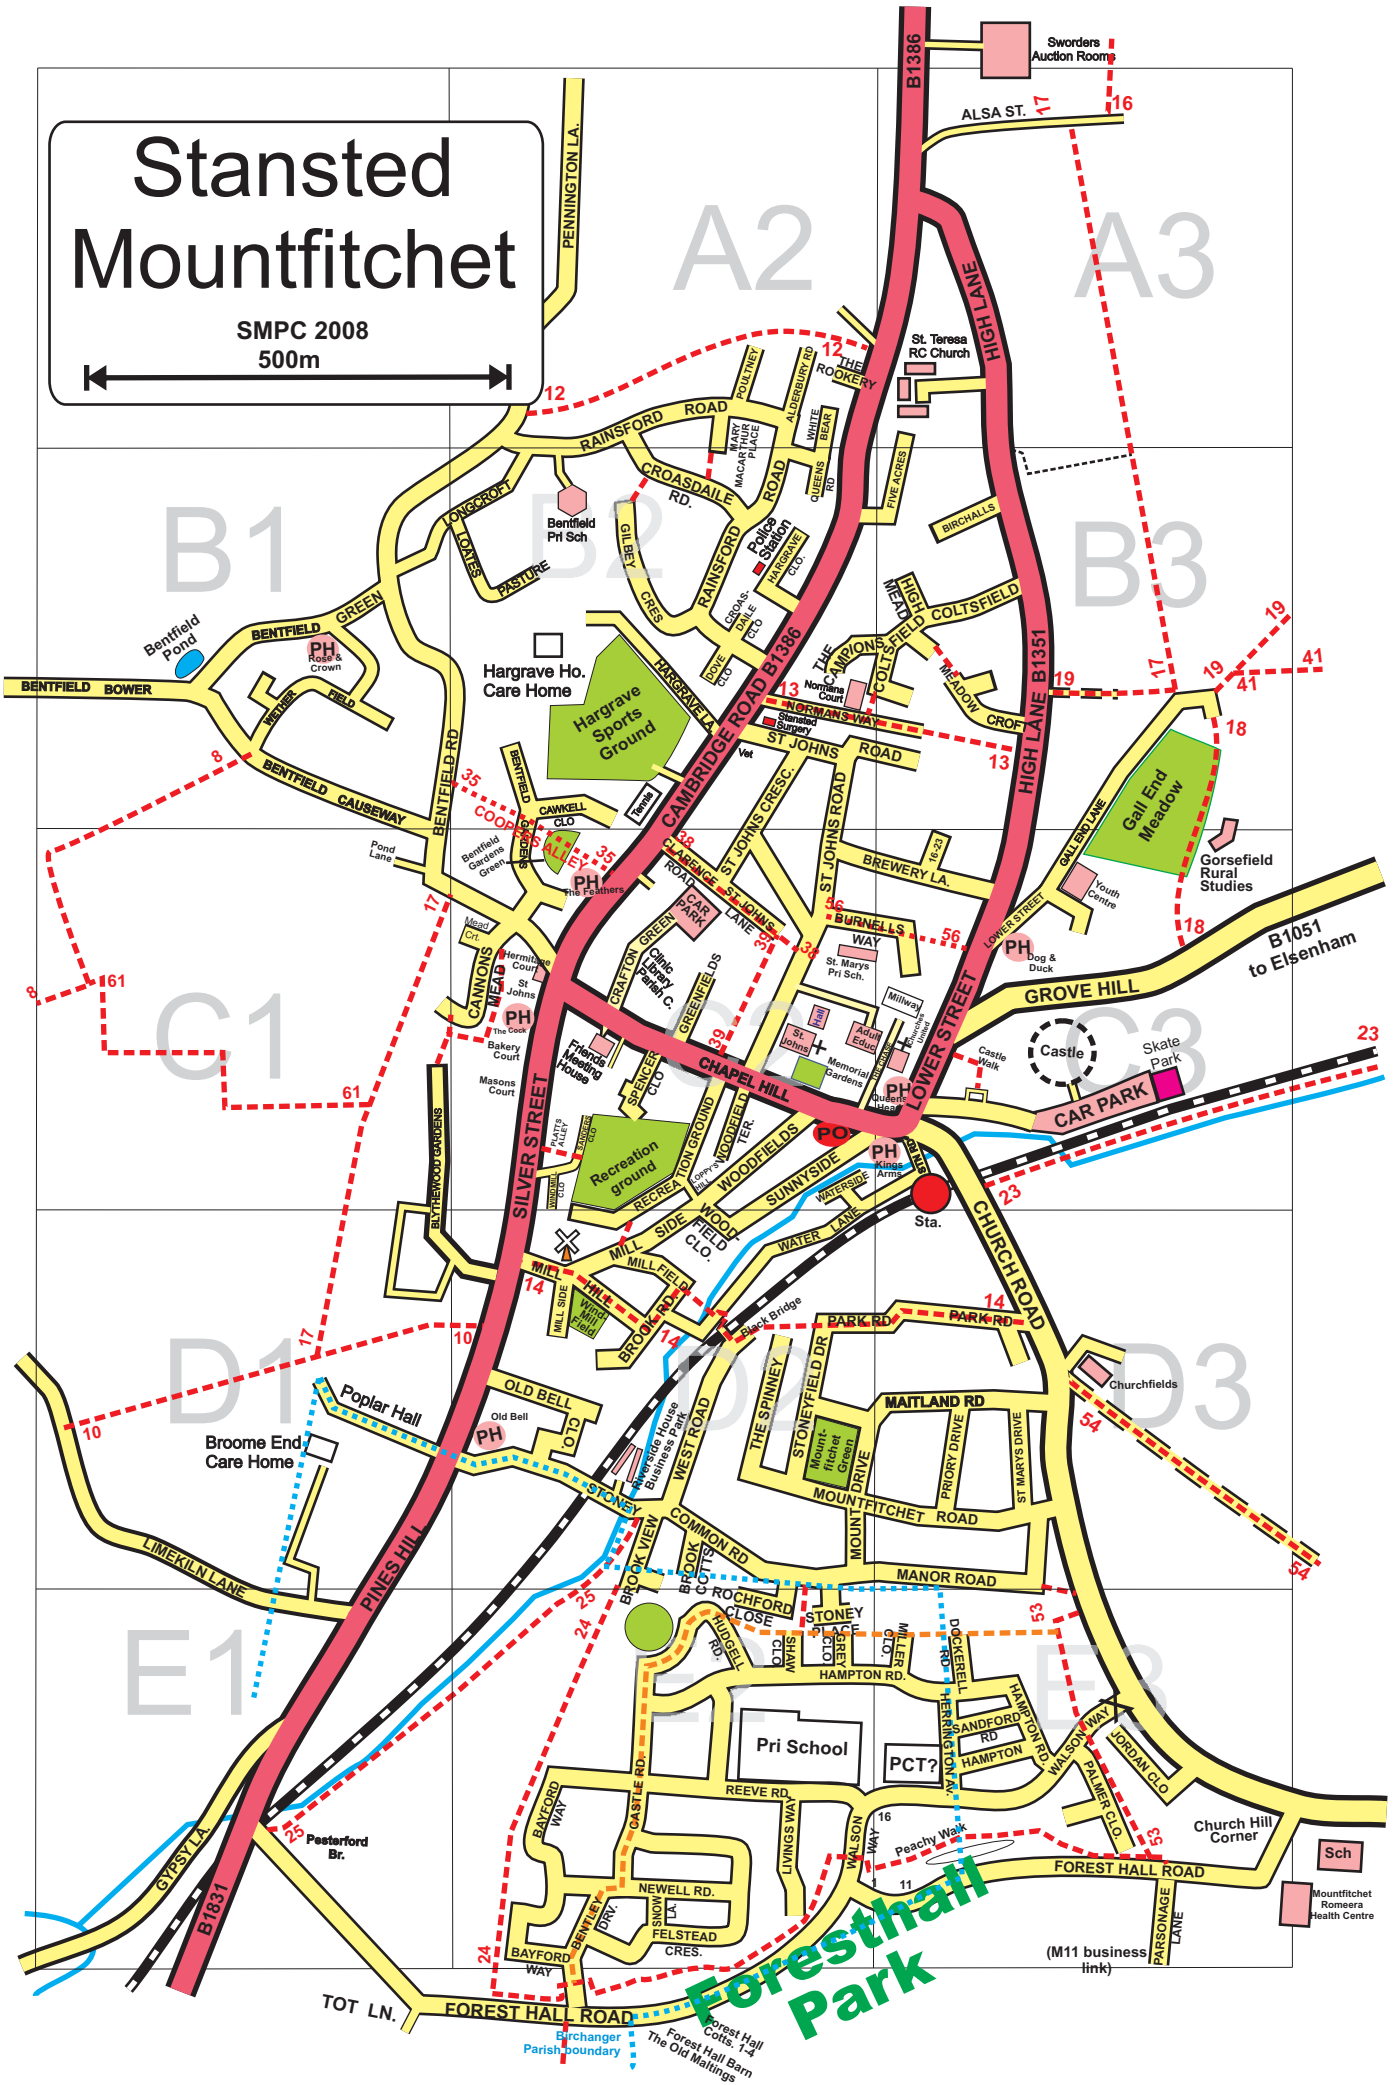

Stansted Mountfitchet

SMPC 2008
500m

Forest Hill Park

Forest Hill Cott. 14
The Old Millings
Birchanger Parish boundary
The Old Millings

(M11 business link)