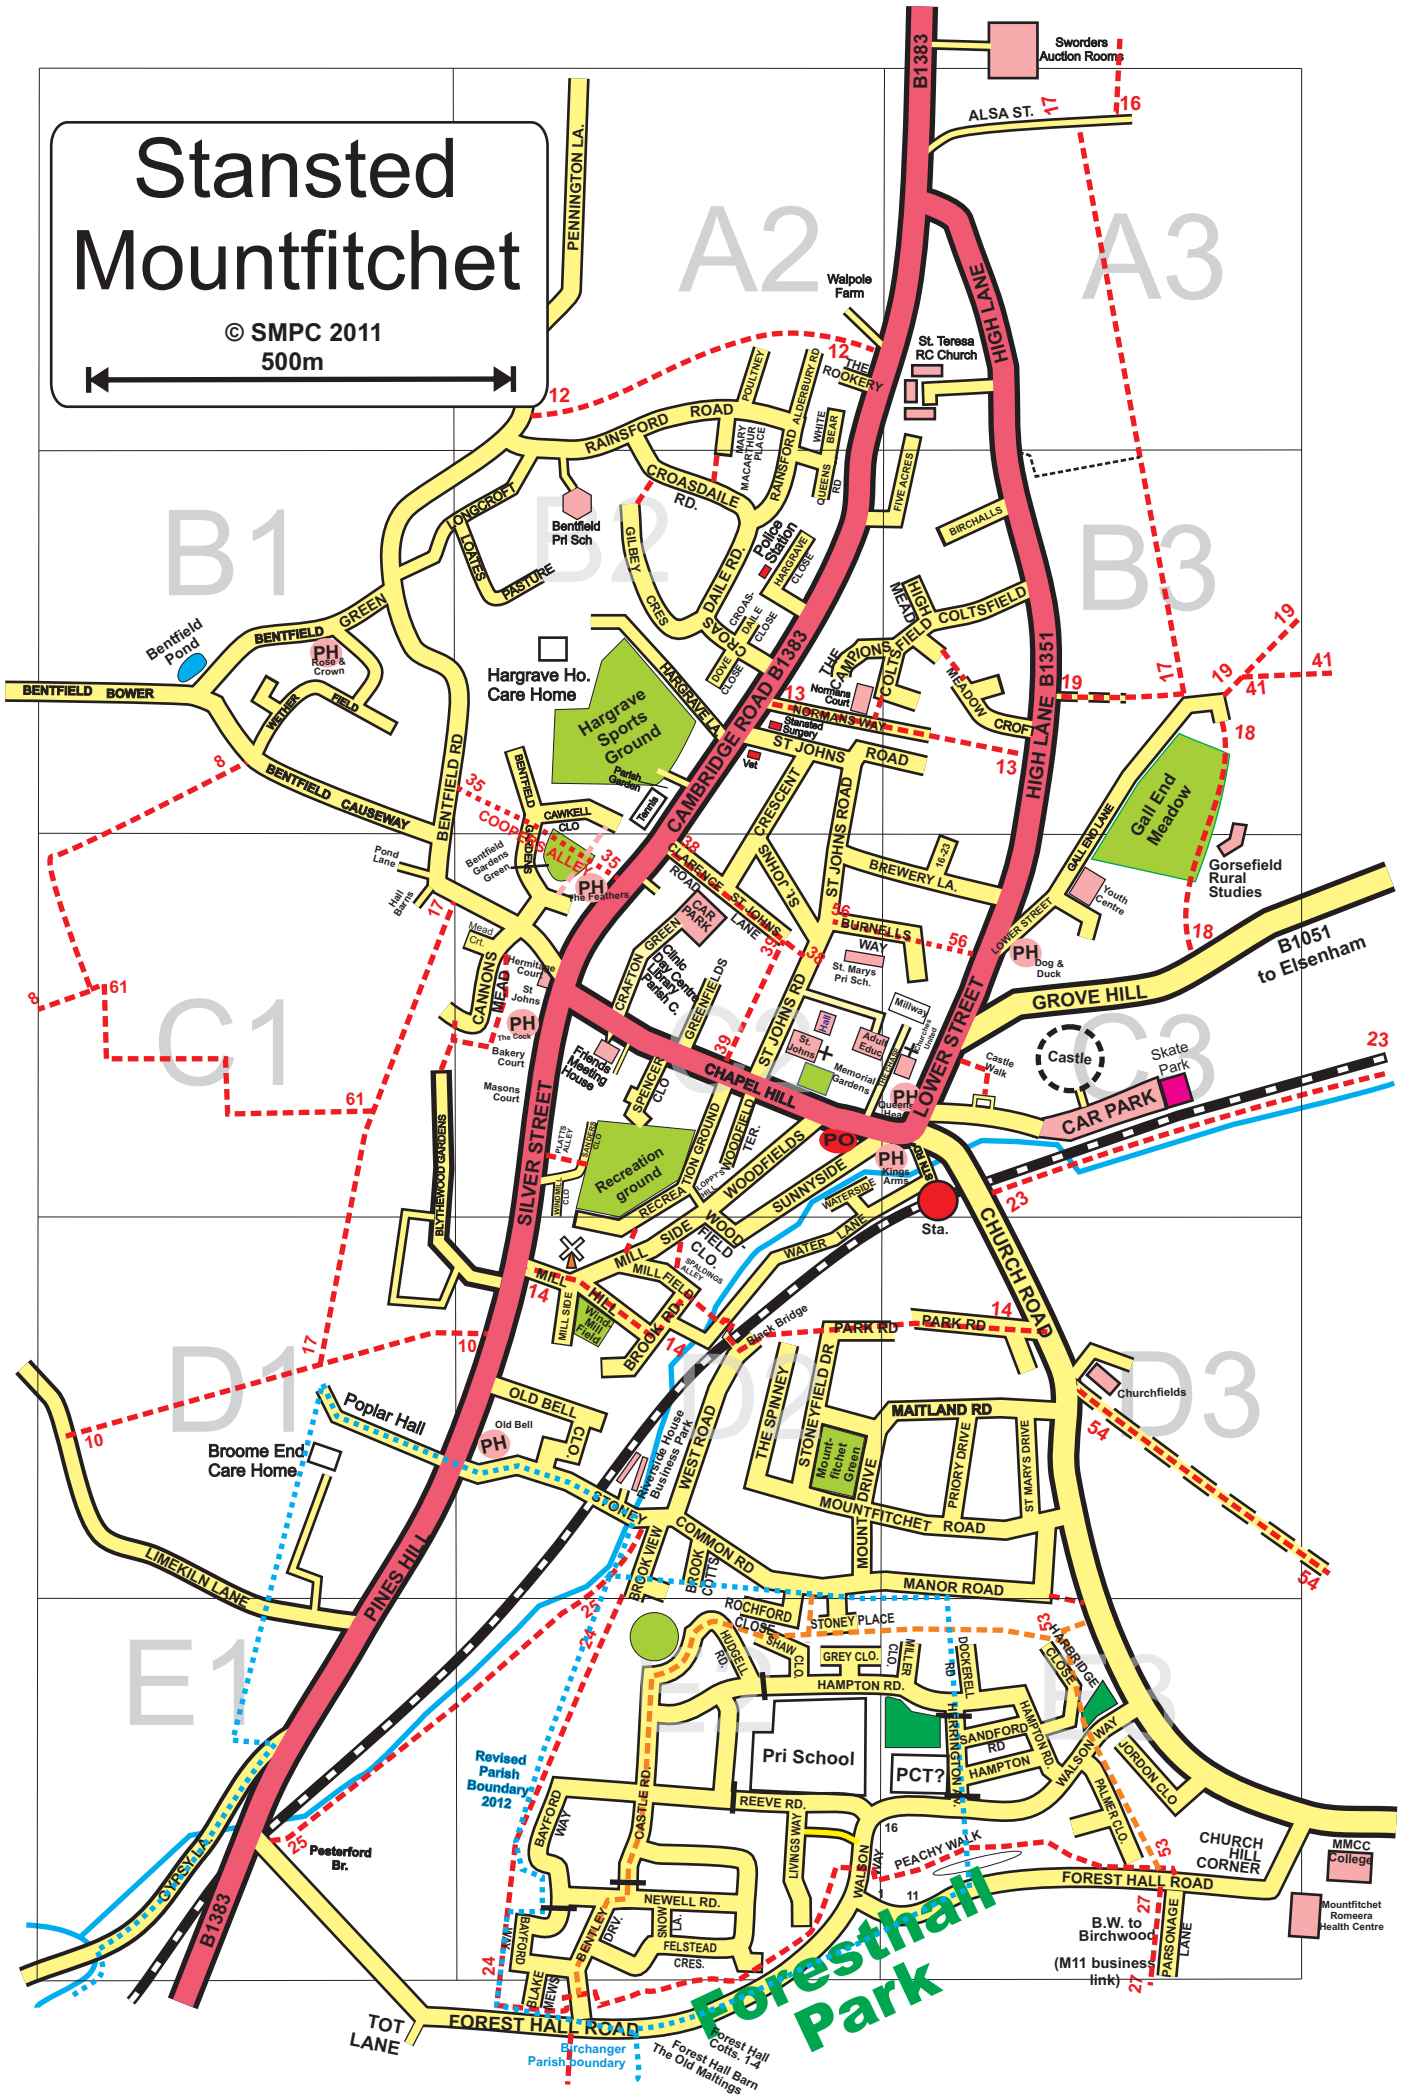

# Stansted Mountfitchet

© SMPC 2011  
500m

**Forest Hall Park**

B.W. to Birchwood  
(M11 business link)

Revised Parish Boundary 2012  
Birchanger Parish boundary  
Forest Hall Barn  
The Old Millings